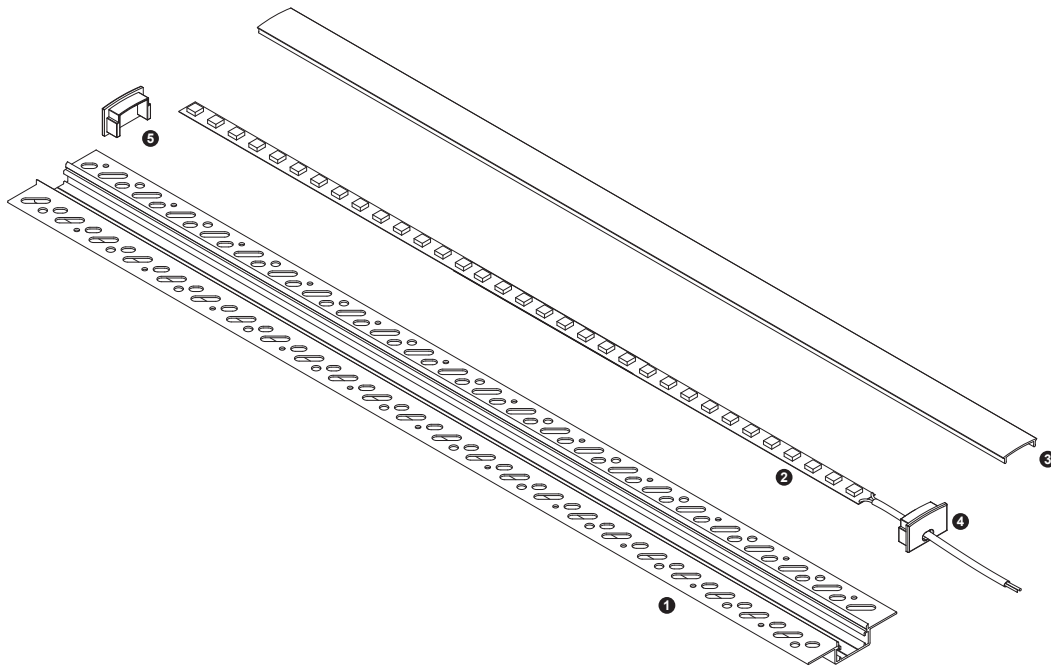

Unit:mm

Aluminium LED Profile LW-CT4N

	Name	Code	Material	Color	Others
①	Aluminum Profile	CT4N	Aluminum	Silver / White / Black / RAL color	
②	LED strip	-	-	-	MAX. 19.2 W/m
④	Endcap (with hole)	CT4N-Cap-H	Plastic	Grey / White / Black	-
⑤	Endcap (without hole)	CT4N-Cap	Plastic	Grey / White / Black	-

③ Optional Diffuser(PMMA/PC)

Color	Light Transmittance	Code
Opal	70%	D003-O
Milky	78%	D003-M
Frosted	91%	D003-F
Clear	95%	D003-C

RECESSED INSTALLING INSTRUCTIONS