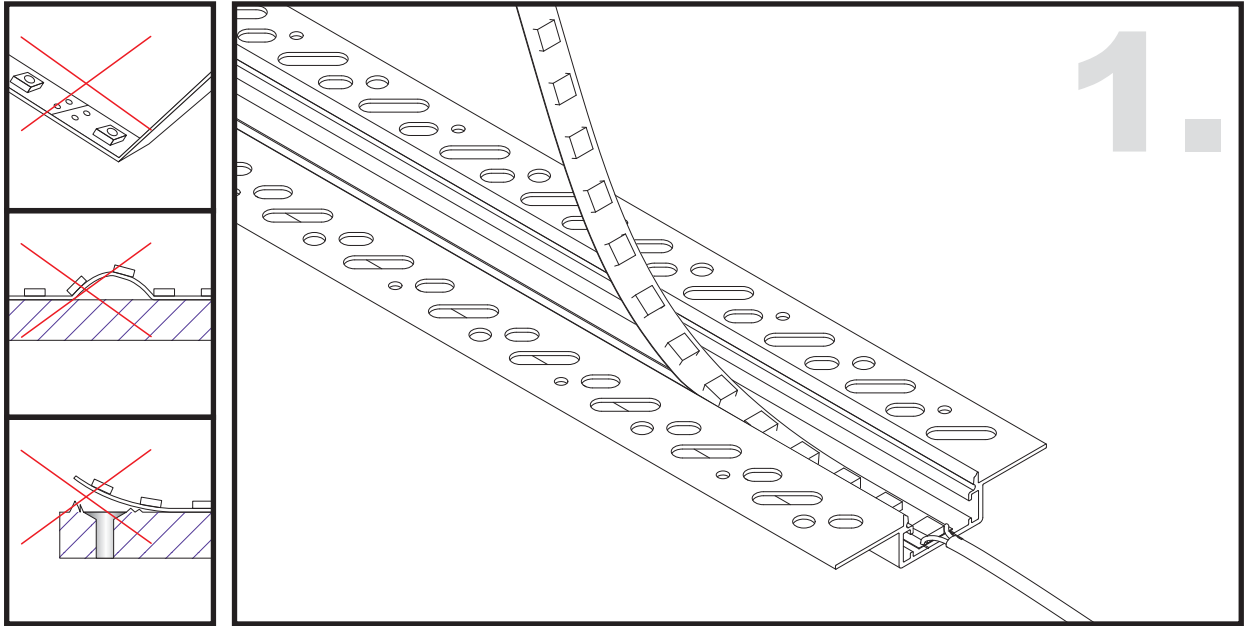

Unit:mm

Aluminium LED Profile LW-CT4N

	Name	Code	Material	Color	Others
①	Aluminum Profile	CT4N	Aluminum	Silver / White / Black / RAL color	
②	LED strip	-	-	-	MAX. 19.2 W/m
④	Endcap (with hole)	CT4N-Cap-H	Plastic	Grey / White / Black	-
⑤	Endcap (without hole)	CT4N-Cap	Plastic	Grey / White / Black	-

③ Optional Diffuser(PMMA/PC)

Color	Light Transmittance	Code
Opal	70%	D003-O
Milky	78%	D003-M
Frosted	91%	D003-F
Clear	95%	D003-C

RECESSED INSTALLING INSTRUCTIONS